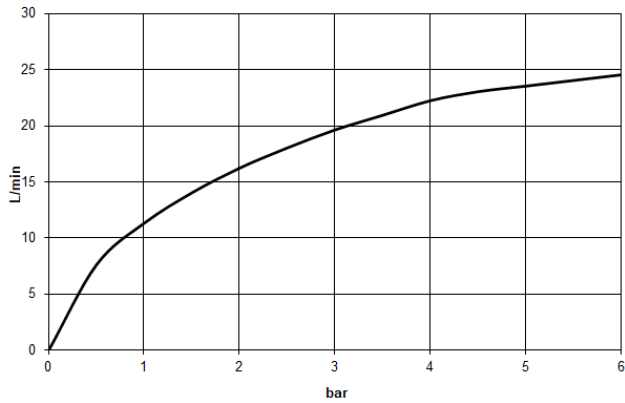

Flow rate chart

Codes & Standards

ASME
A112.18.1/CSA
B125.1

California Energy
Commission
(CEC)