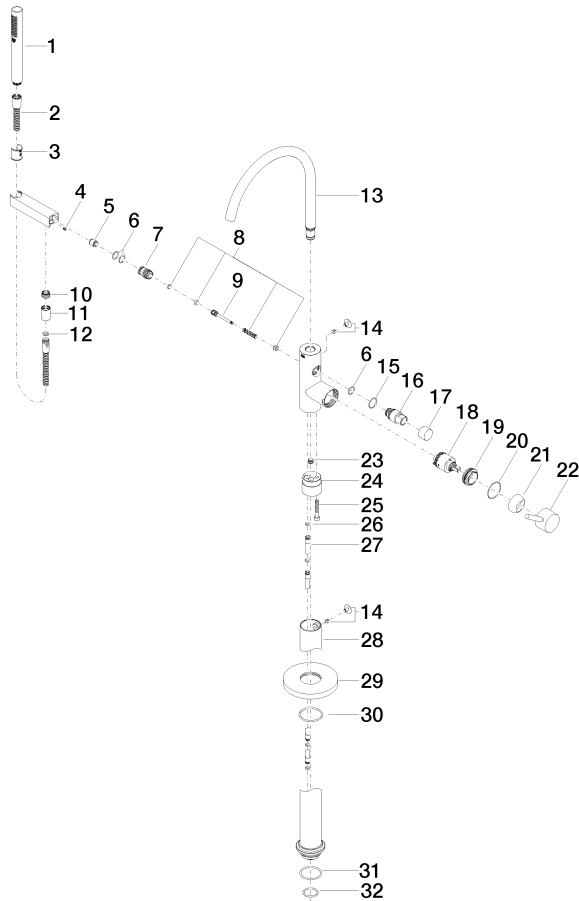

Single-lever bath mixer with stand pipe for free-standing assembly with hand shower set - Light Gold

TARA

25 863 661

Single-lever bath mixer with stand pipe for free-standing assembly with hand shower set - Light Gold

TARA

25 863 661

Spare parts list

No.	Item Number	Name	Quantity used	Delivery time
1	90 12 11 140 30-26	shower	1	30
2	90 30 02 072 00-26	Metal shower hose 1/2" x 3/8" x 1250 mm - Light Gold	1	30
3	09 18 40 118 90	sleeve	1	2
4	09 31 11 058 90	pin	1	2
5	90 23 01 141 00 90	back-flow preventer	1	2
6	90 14 10 010 00 90	seal	3	2
7	09 24 03 153 20-26	nipple	1	-
Spare part can no longer be ordered, please order the replacement item				
8	90 16 02 023 00 90	spring	1	2
9	09 31 09 102 20-26	pull-rod	1	-
Spare part can no longer be ordered, please order the replacement item				
10	09 24 03 069 90	nipple	1	2
11	90 21 02 069 00-26	cover	1	30
12	90 14 20 026 00 90	seal	1	2
13	90 28 22 327 01-26	spout	1	30
14	04 31 20 036 00 90	plug	2	2
15	09 14 10 112 90	seal	1	2
16	09 21 34 081 20-26	nipple	1	60
17	09 20 88 002-26	handle	1	60
18	90 15 05 039 00 90	cartridge	1	2
19	09 24 04 298 90	nut	1	2
20	09 14 10 037 90	seal	1	2
21	09 28 30 036-26	cover	1	60
22	90 20 66 005 00-26	handle	1	30
23	04 31 20 039 11 90	plug	1	2
24	09 24 03 152 20-26	adaptor	1	-
Spare part can no longer be ordered, please order the replacement item				
25	09 30 30 111 90	screw	1	2
26	09 14 10 139 90	seal	2	2
27	04 28 22 025 00 90	connection	2	2
28	04 28 22 030 00-26	pipe	1	60
29	09 27 88 007-26	rosette	1	60
30	90 14 10 129 00 90	seal	1	2
31	09 14 10 084 90	seal	1	2
32	09 14 10 018 90	seal	1	2