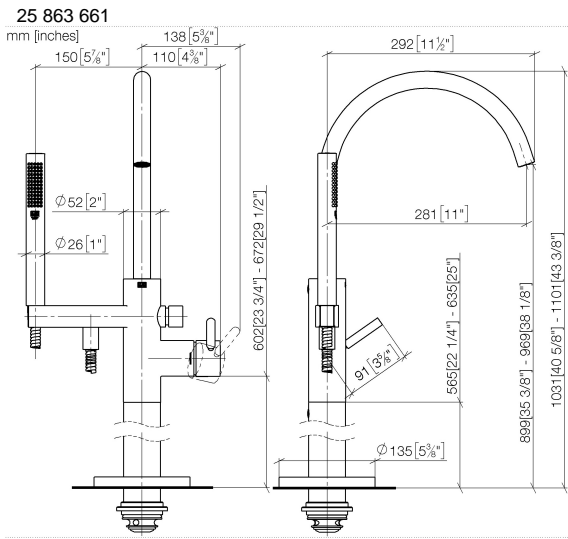

Single-lever bath mixer with stand pipe for free-standing assembly with hand shower set - Light Gold

TARA